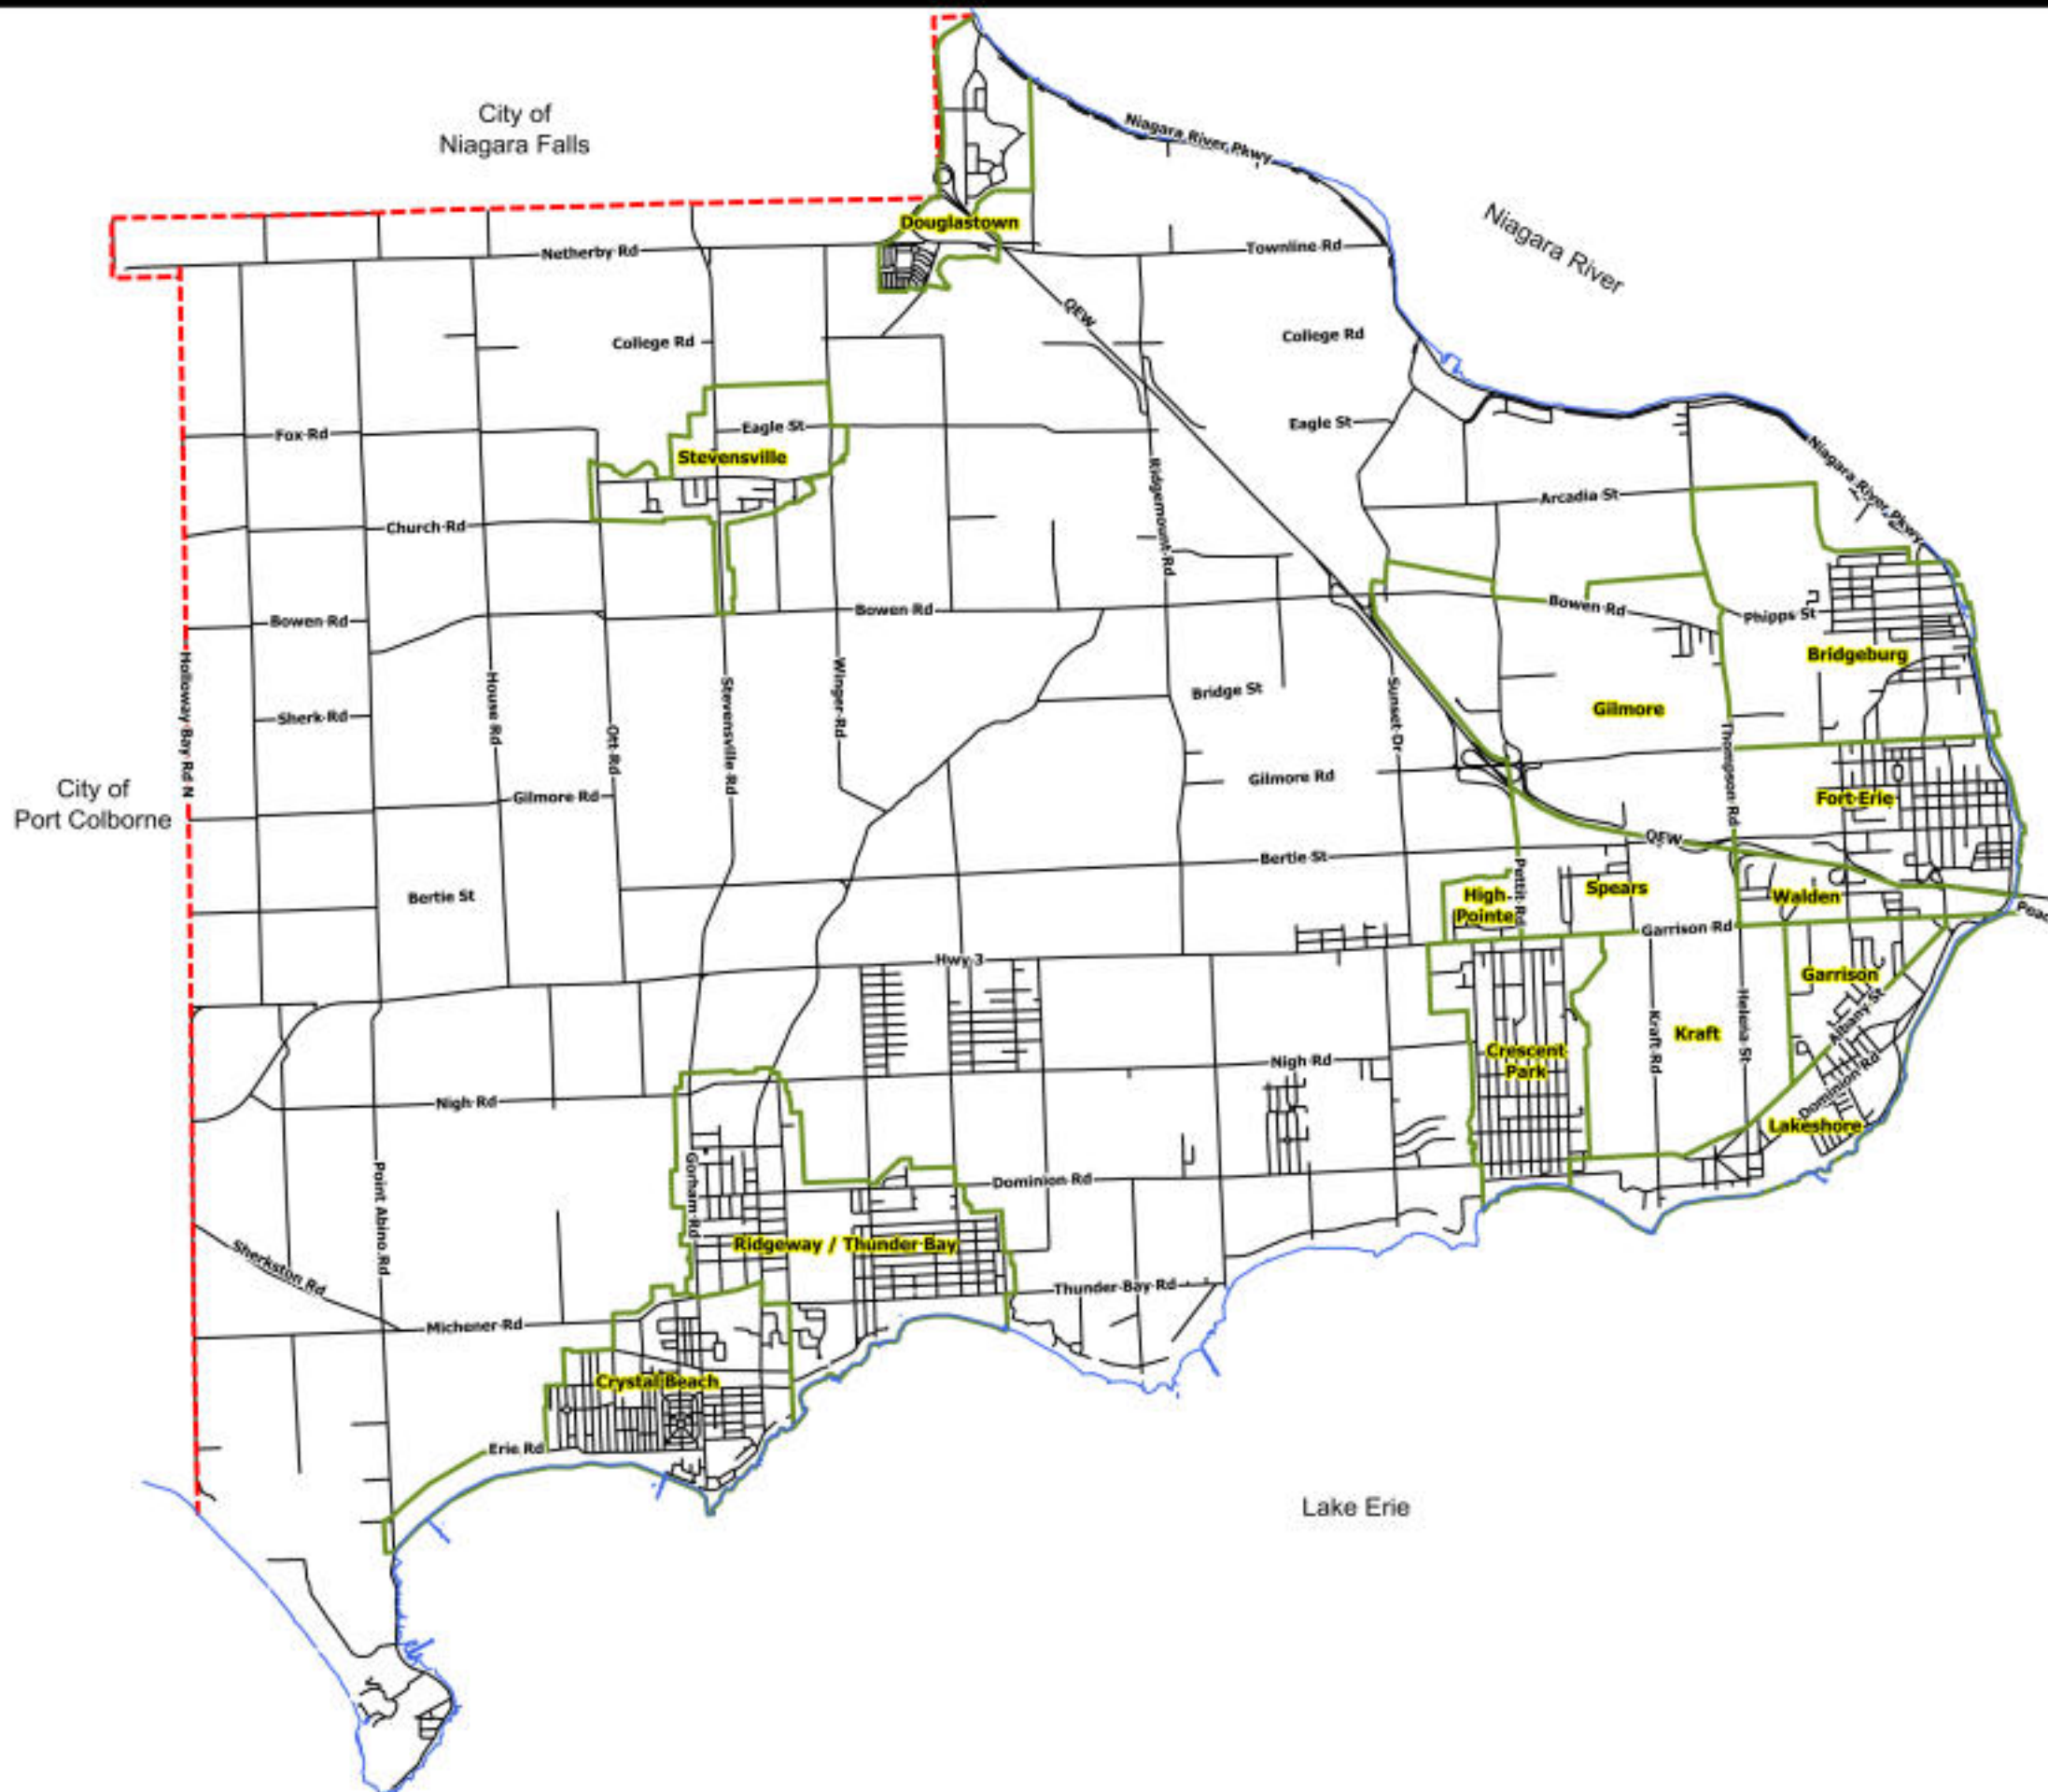

TOWN OF FORT ERIE OFFICIAL PLAN

NEIGHBOURHOODS

LEGEND

-  Under Appeal
-  Municipal Boundary
-  Neighbourhood Boundaries

COMMUNITY & DEVELOPMENT SERVICES

REVISED AND MODIFIED:
October 19, 2011

SCALE: 1:65,000

DRAWN BY: DH/TVB

SCHEDULE

A1