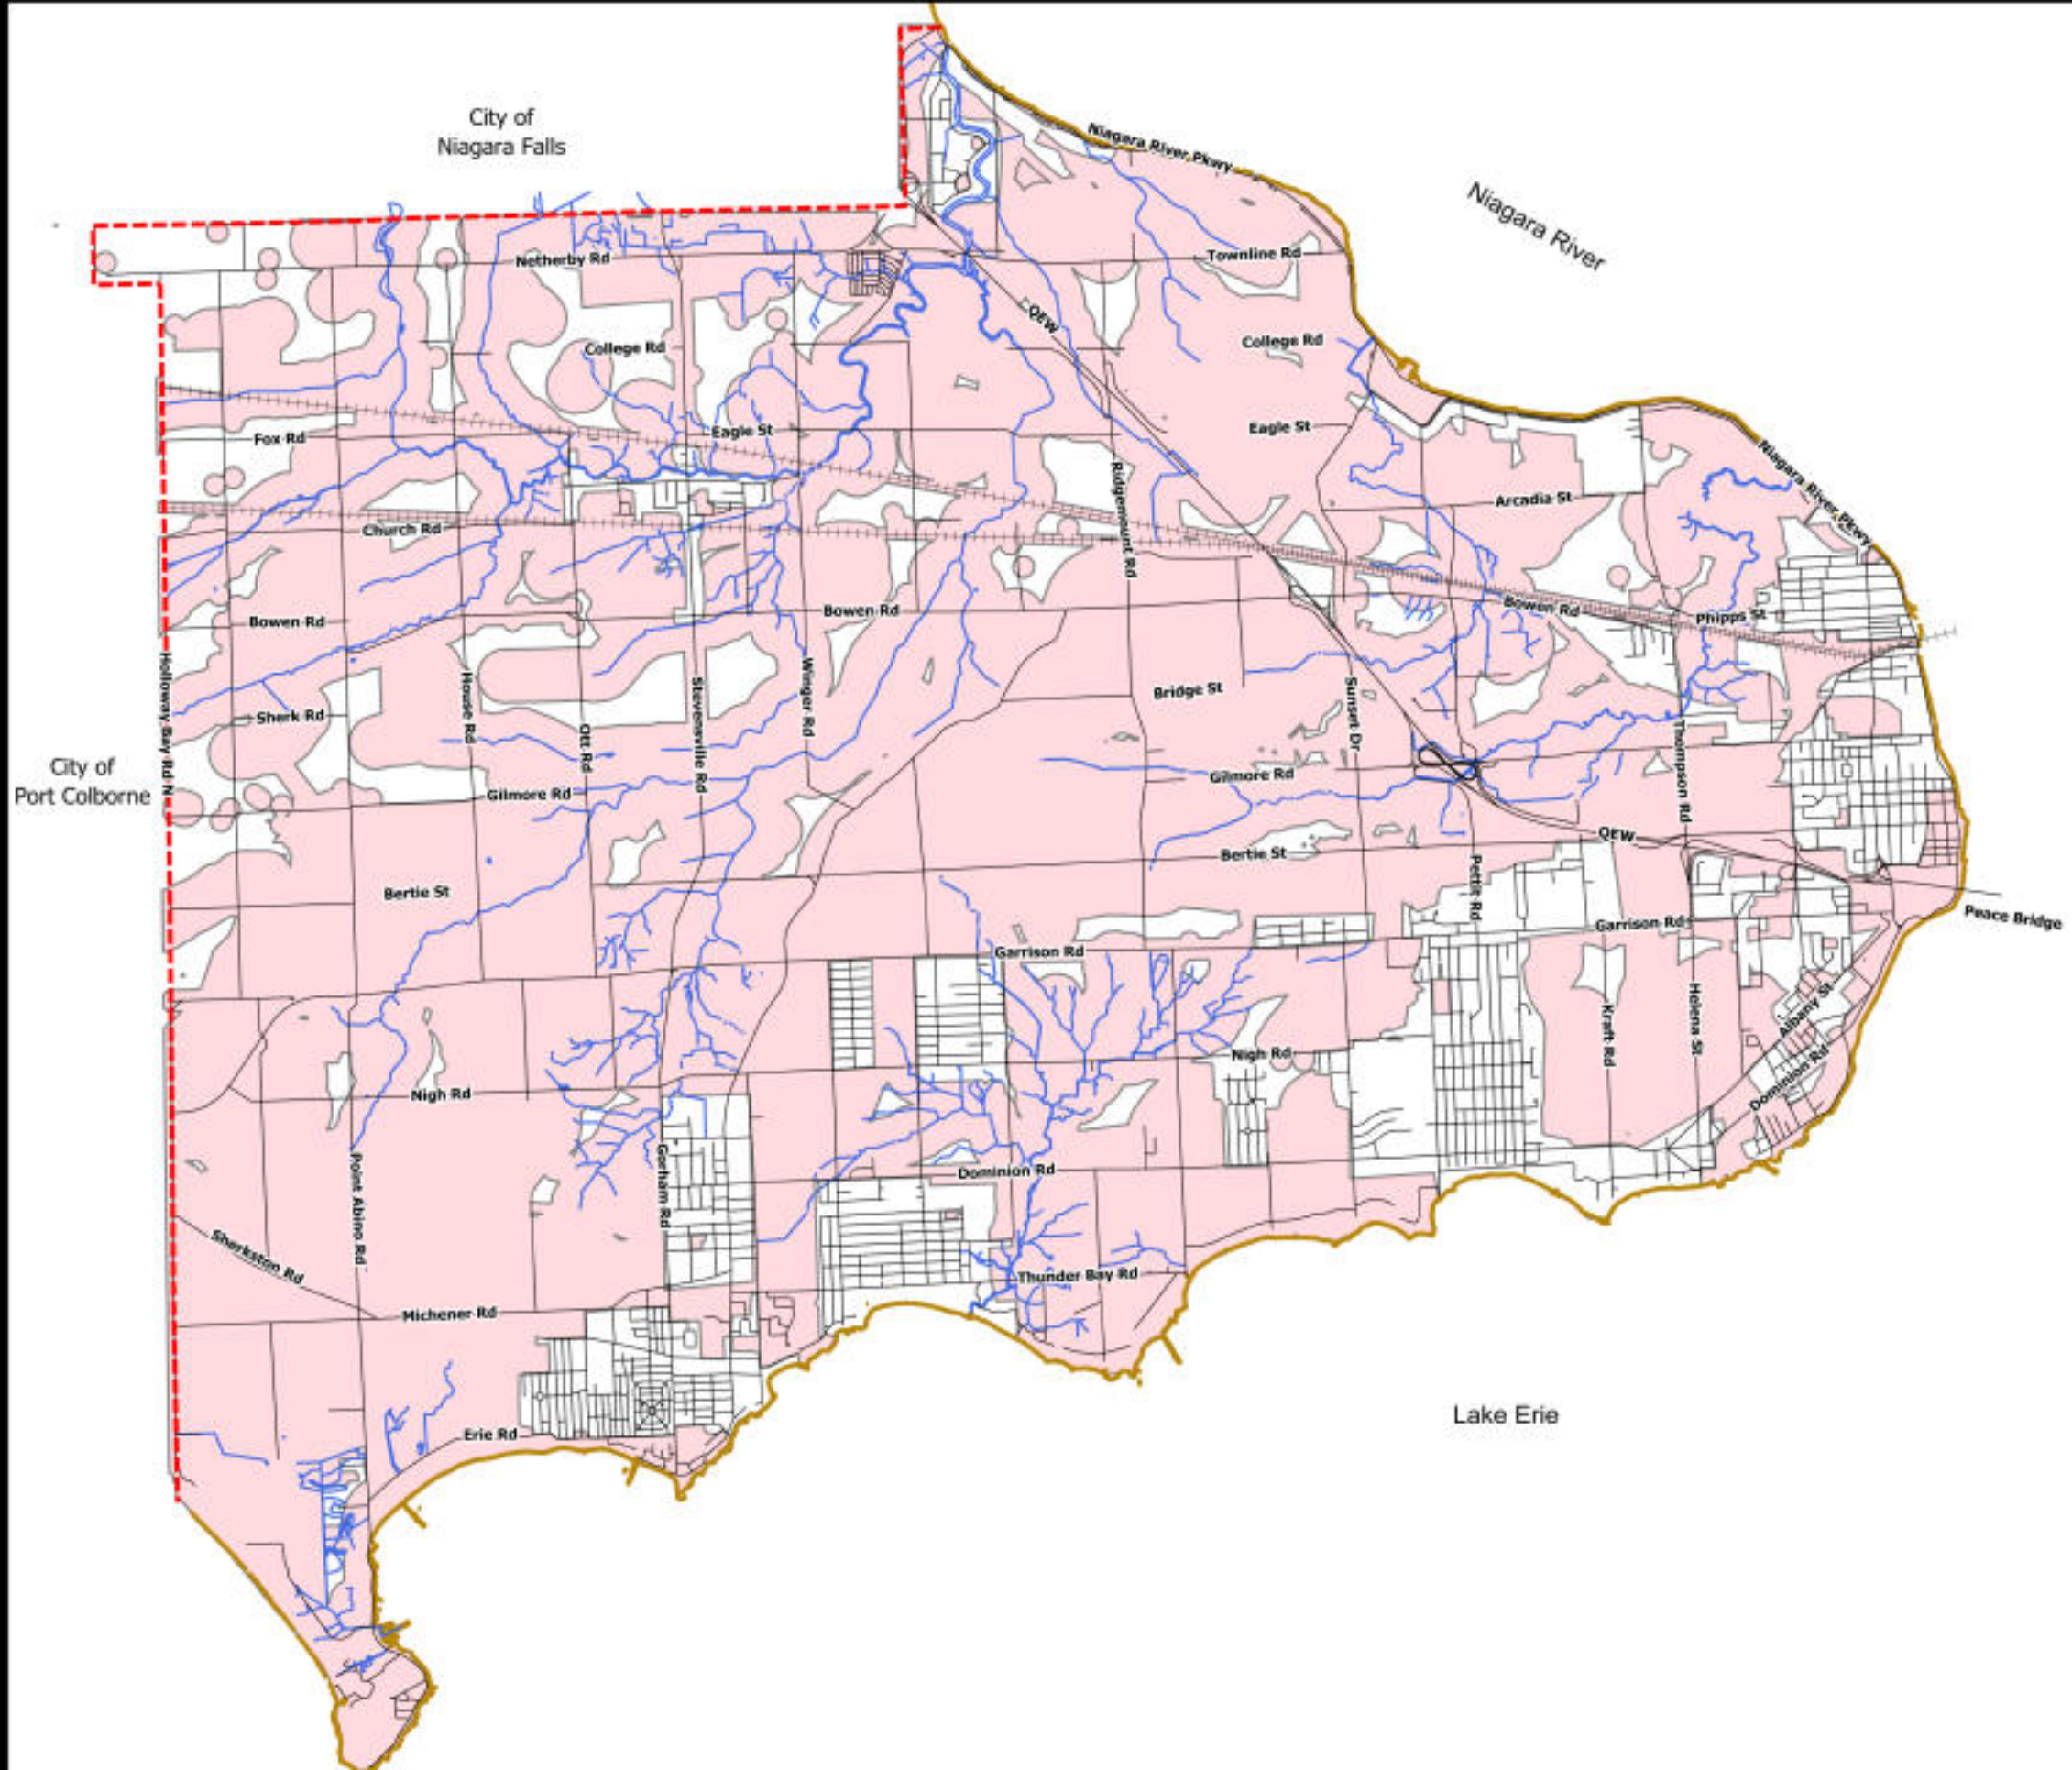

# TOWN OF FORT ERIE OFFICIAL PLAN

## CULTURAL HERITAGE ARCHAEOLOGICAL ZONES OF POTENTIAL

### LEGEND

-  Archaeological Potential
-  Watercourses
-  Shorelines
-  Roads
-  Municipal Boundary

COMMUNITY & DEVELOPMENT SERVICES

REVISED AND MODIFIED:  
October 19, 2011

SCALE: 1:65000

DRAWN BY: TVB / DH

SCHEDULE